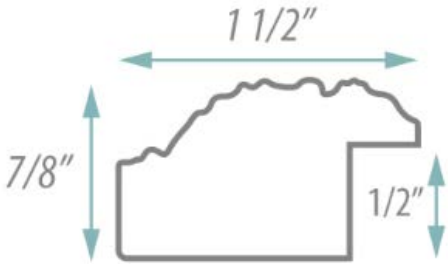

### FEATURES:

- ONE 18X30" HIGH RESOLUTION SILVER PLATE GLASS MIRROR SIZE W/ DECORATIVE FRAME.
- "WALL HUGGER" HANGERS FOR MOUNTING INCLUDED.
- STANDARD MOUNTING STYLE IS VERTICAL. FOR HORIZONTAL, PLEASE SPECIFY WHEN ORDERING.
- PACKED IN FOUR WALL (FOLDED DOUBLE WALL) CORRUGATION.
- STYLE: CLASSIC/TRADITIONAL
- COLOR: SILVER/PEWTER
- FINISH: ORNATE/LEAF FOIL

### MIRROR FINISHES:

- FLAT POLISHED EDGE
- BEVELED EDGE

**OVERALL SIZE DIMENSION: 21" WIDE X 33" HIGH X 1" DEEP**